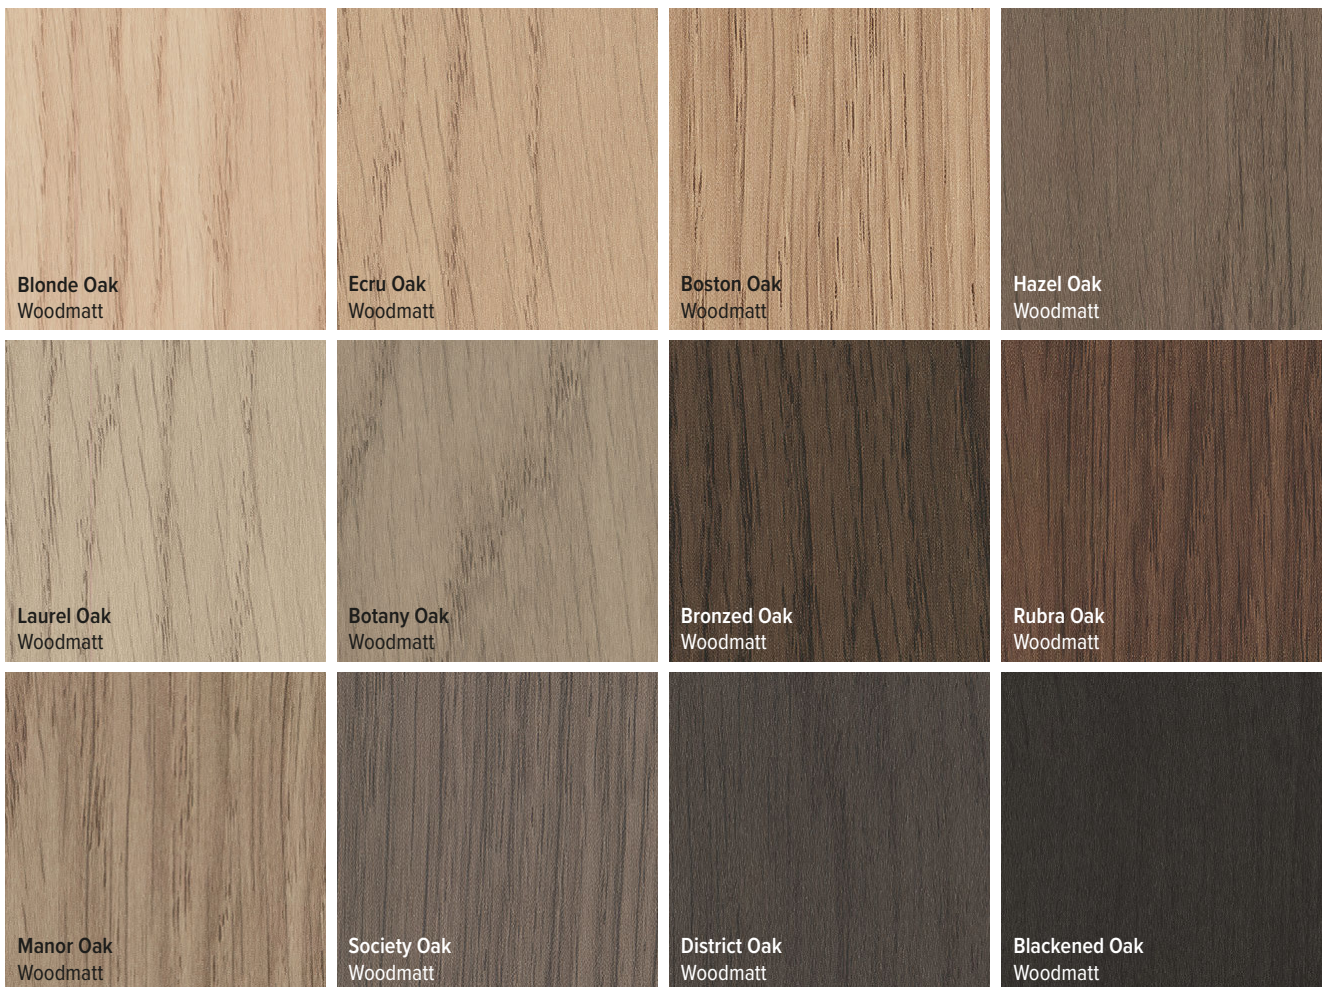

THE **Boston Oak** COLLECTION

polytec is proud to announce the Boston Oak Collection added to the Decorative 18mm doors & panels and Benchtops & laminate range.

polytec's Boston Oak Collection is a creative global first, offering a broad spectrum of 12 colours inspired by traditional methods of staining natural timber, using the original Boston Oak structure as its base.

This range ensures the ultimate mix-and-match aesthetic, versatility, and functionality throughout all products, catering to both residential and commercial spaces.

An Australian developed collection with unparalleled flexibility and longevity, setting a new standard in the industry.

polytec